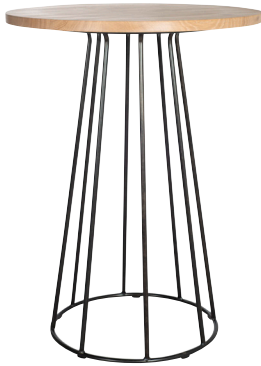

Bliss

BARTABLE

PRODUCT INFO

Measurements

Diameter	Height	Thickness tabletop
ø 80 cm	105 cm	3 cm

Frame

	Options	Caps
Old glory Ø 16 mm 	-	Slipcap with felt 

Tabletops

Versions
Oak, walnut, black sandblasted oak

Technical data

Weight
23 kg
Finish
All around rough, cut, torn finished, bevelled end faces to outside.
Knots
Knot stops, up to 10 cm

Design

Jess Original 2019

Special requirements on request. All sizes are approximates.